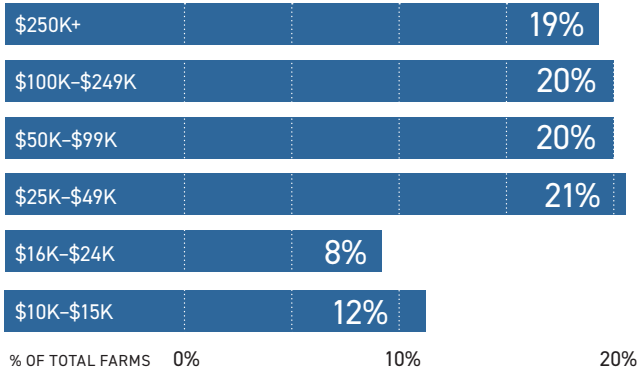

2024 - OUR TENTH YEAR OF SUPPORTING LOCAL FARMERS

100 Awards, 199 Applications, 42 First-Time Applicants

Learn about the 2024 Winners

Gross Sales

farms of all sizes

GROSS SALES

Years in Business

from newer to established farms

YEARS IN BUSINESS

Location in Western Massachusetts

Variety of Agricultural Products

The majority of farms diversify with multiple products, the most prevalent are vegetables and meat

VEGETABLES · MILK · CHEESE · EGGS · MAPLE · MEAT · POULTRY
FRUIT · FLOWERS · HAY · HONEY · VALUE-ADDED · AND MORE