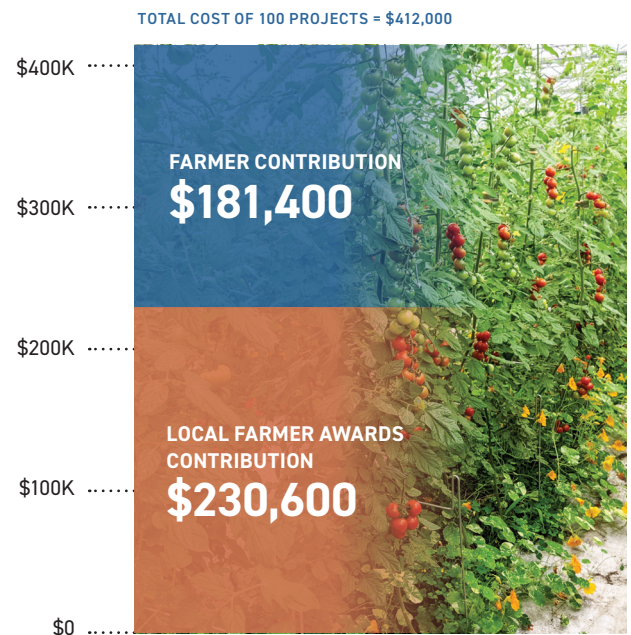

Total Cost of Improvement Projects

Farmer Contribution averaged 44% (well above the required 10%)