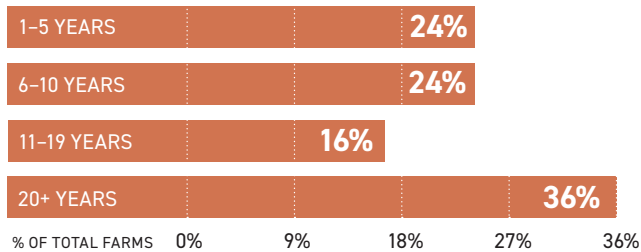

SUPPORTED

672

INFRASTRUCTURE
IMPROVEMENT PROJECTS

INVESTED OVER

\$1.5 Million

IN LOCAL FARMING

Superhutches for Post-Weaned Calfs (2023 Award)
Bree-Z-Knoll Farm, Leyden, MA

Top photo: Greenhouse Improvements (2023 Award),
Full Well Farm, Adams, MA

2024 - OUR TENTH YEAR OF SUPPORTING LOCAL FARMERS

100 Awards, 199 Applications, 42 First-Time Applicants

Learn about the 2024 Winners

Gross Sales

farms of all sizes

GROSS SALES

Years in Business

from newer to established farms

YEARS IN BUSINESS

Location in Western Massachusetts

Variety of Agricultural Products

The majority of farms diversify with multiple products, the most prevalent are vegetables and meat

VEGETABLES · MILK · CHEESE · EGGS · MAPLE · MEAT · POULTRY
FRUIT · FLOWERS · HAY · HONEY · VALUE-ADDED · AND MORE